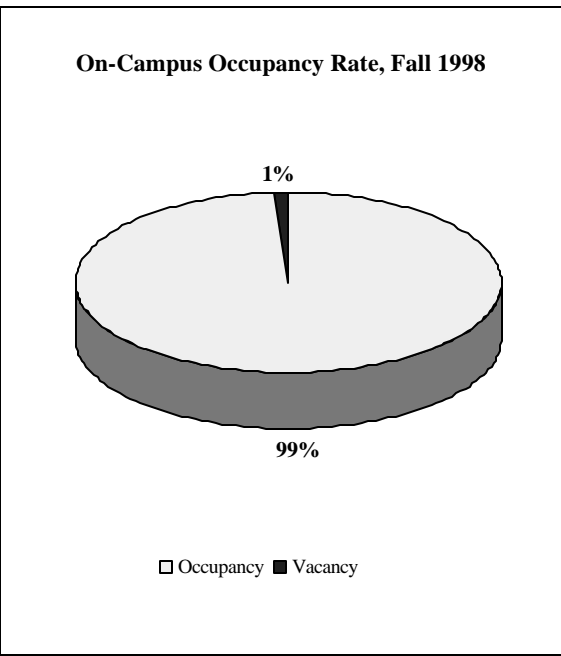

Student Housing Utilization, Fall 1998

Student Housing	Capacity	Occupancy
Annex House (Male)	4	4
Babcock (Coed)	249	248
Bostwick (Female)	198	197
Collins (Coed)	231	231
Davis (Coed)	298	296
Efird (Coed)	86	84
Huffman (Coed)	78	77
Johnson (Coed)	198	198
Kitchin (Coed)	289	287
Luter (Coed)	291	289
North (Coed)	95	93
Palmer (Coed)	56	56
Piccolo (Coed)	62	61
Polo (Coed)	194	194
Poteat (Coed)	244	242
Rosedale (Female)	14	13
Student Apartments (Coed)	110	110
Taylor (Coed)	280	276
Theme House 1 - Fine Arts (Coed)	13	13
Theme House 2 - Indepen. (Male)	7	5
Theme House 3 - German (Coed)	8	7
Theme House 4 - Nia (Female)	10	10
Theme House 5 - Tokai (Coed)	12	10
Townhouses (Male)	31	30
Total	3,058	3,031