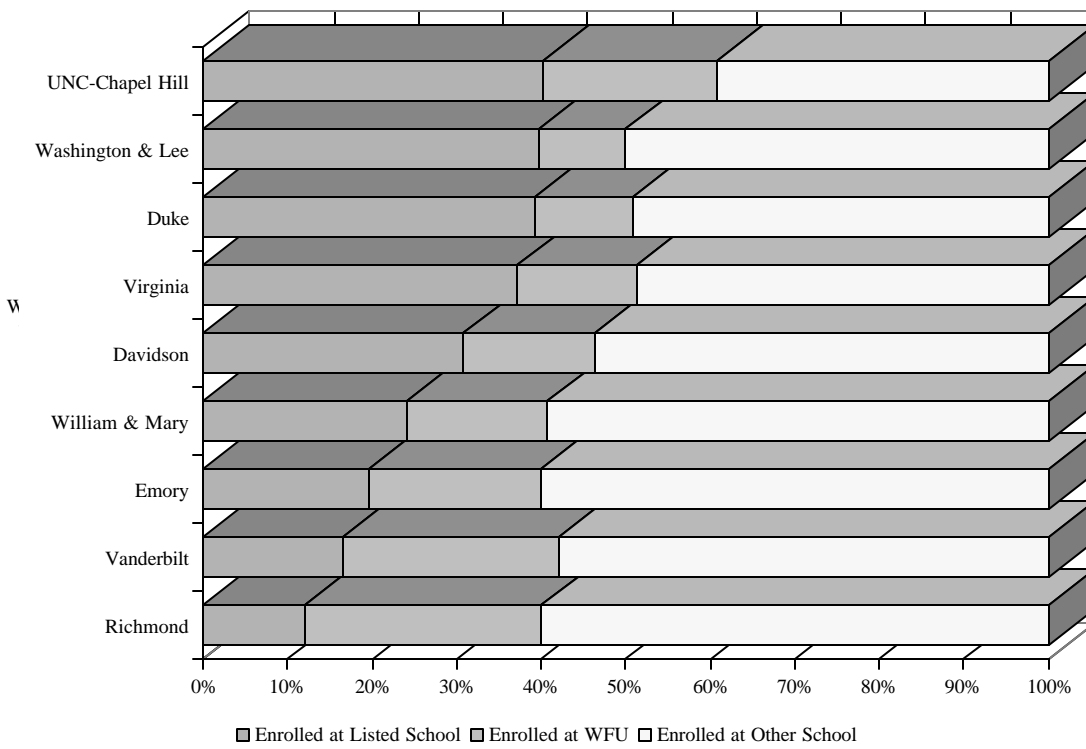

**Wake Forest's Cross Admits - Fall 1998 Freshmen**

Institution (#)	% Enrolled at Listed School		% Enrolled at Another School
	% Enrolled at Listed School	% Enrolled at WFU	
UNC-Chapel Hill (645)	40.2%	20.6%	39.2%
Washington & Lee (166)	39.8%	10.2%	50.0%
Duke (309)	39.2%	11.7%	49.2%
Virginia (255)	37.3%	14.1%	48.6%
Davidson (188)	30.9%	15.4%	53.7%
William & Mary (228)	24.1%	16.7%	59.2%
Emory (296)	19.6%	20.3%	60.1%
Vanderbilt (418)	16.5%	25.6%	57.9%
Richmond (332)	12.0%	28.0%	59.9%

# Total number of cross admits at each institution. *Numbers reflect students responding to survey.*

Source: Admissions Survey, Summer 1998.