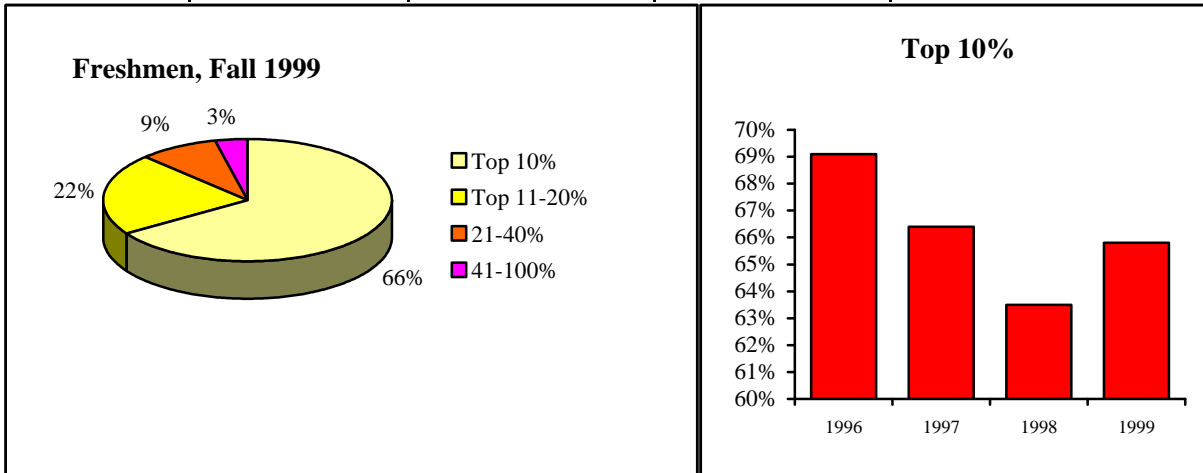

## High School Rank of Entering Freshmen, 1996 - 1999

Rank	1996		1997		1998		1999	
	#	%	#	%	#	%	#	%
Top 10%	504	69.1%	497	66.4%	467	63.5%	489	65.8%
11-20%	140	19.2%	156	20.9%	175	23.8%	161	21.7%
21-40%	69	9.5%	67	9.0%	72	9.8%	67	9.0%
41-60%	7	1.0%	22	2.9%	17	2.3%	15	2.0%
61-80%	7	1.0%	6	0.8%	5	0.7%	6	0.8%
81-100%	2	0.3%	0	0.0%	0	0.0%	5	0.7%
Not Available	211		219		257		236	

## Average SAT Scores for Entering Freshmen, 1996 - 1999