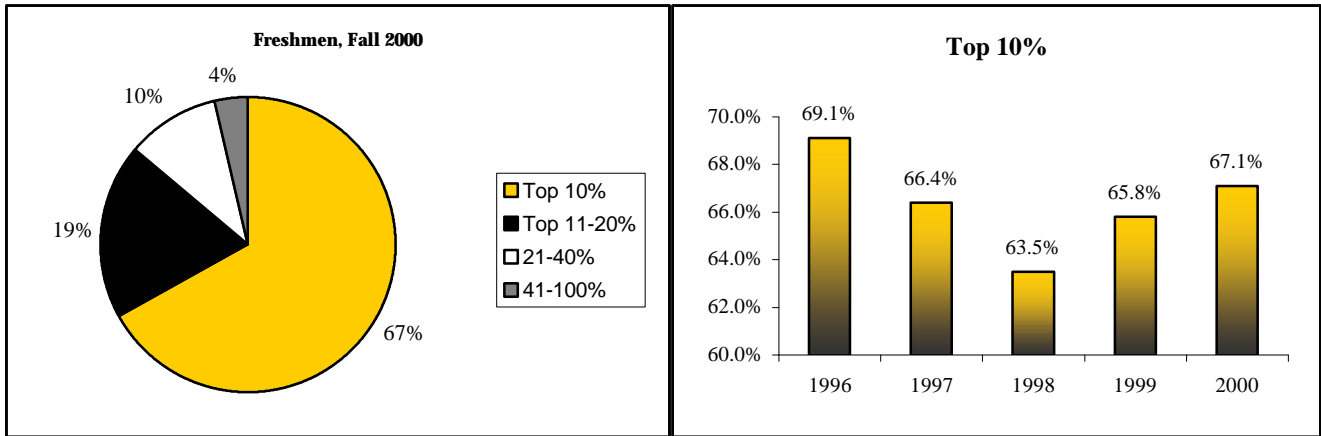

High School Rank of Entering Freshmen, 1996 - 2000

Rank	1996		1997		1998		1999		2000	
	#	%	#	%	#	%	#	%	#	%
Top 10%	504	69.1%	497	66.4%	467	63.5%	489	65.8%	505	67.1%
11-20%	140	19.2%	156	20.9%	175	23.8%	161	21.7%	143	19.0%
21-40%	69	9.5%	67	9.0%	72	9.8%	67	9.0%	78	10.4%
41-60%	7	1.0%	22	2.9%	17	2.3%	15	2.0%	22	2.9%
61-80%	7	1.0%	6	0.8%	5	0.7%	6	0.8%	5	0.7%
81-100%	2	0.3%	0	0.0%	0	0.0%	5	0.7%	0	0.0%
Not Availal	211		219		257		236		272	
Total	940		967		993		979		1025	

Average SAT Scores for Entering Freshmen, 1996-2000