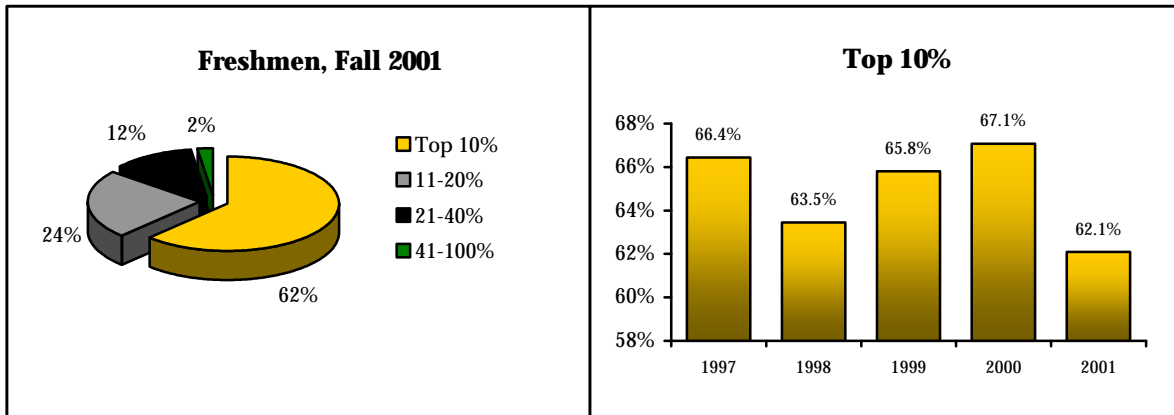

## High School Rank of Entering Freshmen, 1997-2001

Rank	1997		1998		1999		2000		2001	
	#	%	#	%	#	%	#	%	#	%
Top 10%	497	66.4%	467	63.5%	489	65.8%	505	67.1%	503	62.1%
11-20%	156	20.9%	175	23.8%	161	21.7%	143	19.0%	192	23.7%
21-40%	67	9.0%	72	9.8%	67	9.0%	78	10.4%	96	11.9%
41-60%	22	2.9%	17	2.3%	15	2.0%	22	2.9%	12	1.5%
61-80%	6	0.8%	5	0.7%	6	0.8%	5	0.7%	2	0.2%
81-100%	0	0.0%	0	0.0%	5	0.7%	0	0.0%	5	0.6%
Not Available	219		257		236		272		179	
<b>Total</b>	<b>967</b>		<b>993</b>		<b>979</b>		<b>1025</b>		<b>989</b>	

## Average SAT Scores for Entering Freshmen, 1997-2001