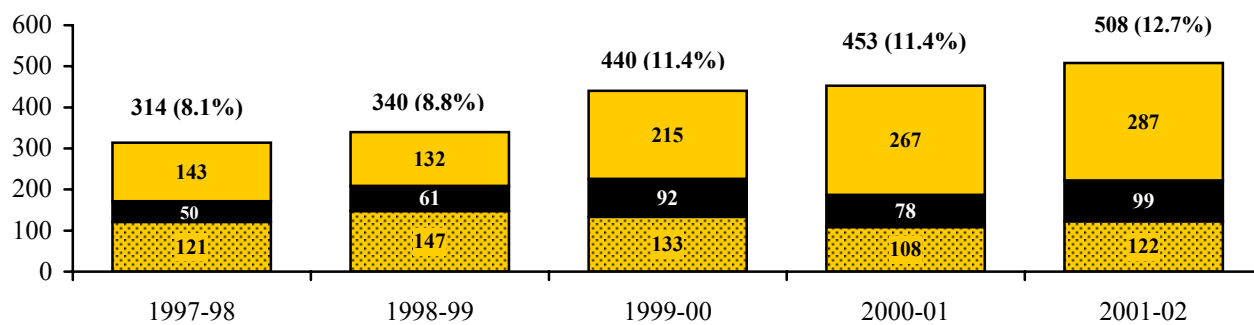

## Undergraduates Receiving Degree Credits Abroad, 1997-2002

( ) = % of total undergraduate population

## Senior Graduates Receiving Degree Credits Abroad, 1997-2002

( ) = % of total graduates for that year

■ WFU Full-time Programs ■ WFU Part-time Programs ■ Non-WFU Programs

## Undergraduates Receiving Academic Distinction\*, 1993-2002

\* Minimum criteria (new): cum laude - 3.0 (3.4), magna cum laude - 3.5 (3.6), summa cum laude - 3.8 (3.8).  
New minimum effective Fall 1996 for entering freshman and transfer students.