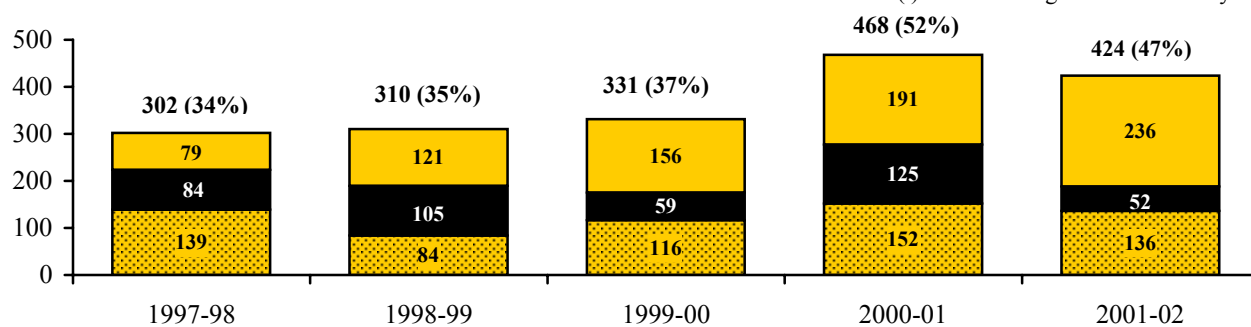

## Undergraduates Receiving Degree Credits Abroad, 1997-2002

( ) = % of total undergraduate population

## Senior Graduates Receiving Degree Credits Abroad, 1997-2002

( ) = % of total graduates for that year

■ WFU Full-time Programs ■ WFU Part-time Programs ■ Non-WFU Programs

## Undergraduates Receiving Academic Distinction\*, 1993-2002

\* Minimum criteria (new): cum laude - 3.0 (3.4), magna cum laude - 3.5 (3.6), summa cum laude - 3.8 (3.8).  
New minimum effective Fall 1996 for entering freshman and transfer students.