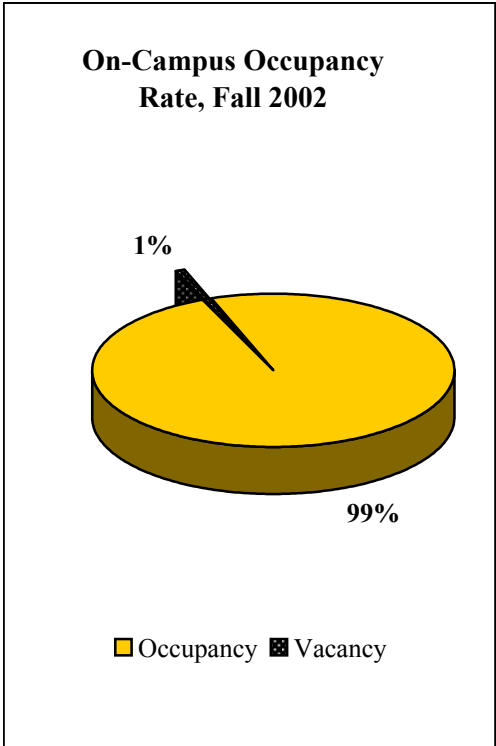

Student Housing Utilization, Fall 2002

Student Housing	Capacity	Occupancy
Babcock (Coed)	247	244
Bostwick (Coed)	198	198
Collins (Coed)	231	231
Davis (Coed)	298	294
Efird (Coed)	95	94
Huffman Theme (Coed)	78	78
Johnson Substance Free (Coed)	198	196
Kitchin (Coed)	277	276
Luter (Coed)	289	286
North (Coed)	95	95
Palmer (Coed)	56	56
Piccolo (Coed)	62	62
Polo (Coed)	194	193
Poteat (Coed)	240	240
Rosedale, Theme Wesley (Coed)	14	14
Student Apartments (Coed)	110	110
Taylor (Coed)	251	248
Theme House - Anthony Aston (Coed)	13	13
Theme House - Give (Female)	4	4
Theme House - Nia (Female)	9	8
Theme House - World Scope (Male)	9	9
Townhouses (Female)	31	29
1115 Polo Rd - Independent (Male)	12	12
1109 Polo Rd - Independent (Male)	7	7
Total	3,018	2,997