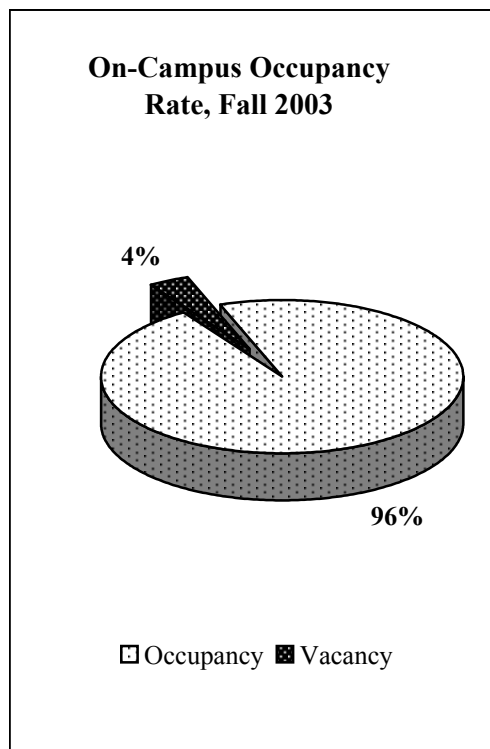

Student Housing Utilization, Fall 2003

Student Housing	Capacity	Occupancy
Babcock (Coed)	247	244
Bostwick (Coed)	198	196
Collins (Coed)	231	230
Davis (Coed)	298	289
Efird (Coed)	95	94
Huffman Theme (Coed)	78	77
Johnson Substance Free (Coed)	198	196
Kitchin (Coed)	277	267
Luter (Coed)	289	259
North (Coed)	95	93
Palmer (Coed)	56	53
Piccolo (Coed)	62	62
Polo (Coed)	194	191
Poteat (Coed)	240	225
Rosedale, Theme Wesley (Coed)	14	14
Student Apartments (Coed)	110	108
Taylor (Coed)	248	240
Theme House - Anthony Aston (Coed)	13	9
Theme House - Give (Female)	4	4
Theme House - Nia (Female)	10	6
Theme House - World Scope (Male)	9	6
Townhouses (Female)	31	31
1115 Polo Rd - Independent (Male)	12	9
1109 Polo Rd - Independent (Male)	7	7
Total	3,016	2,910