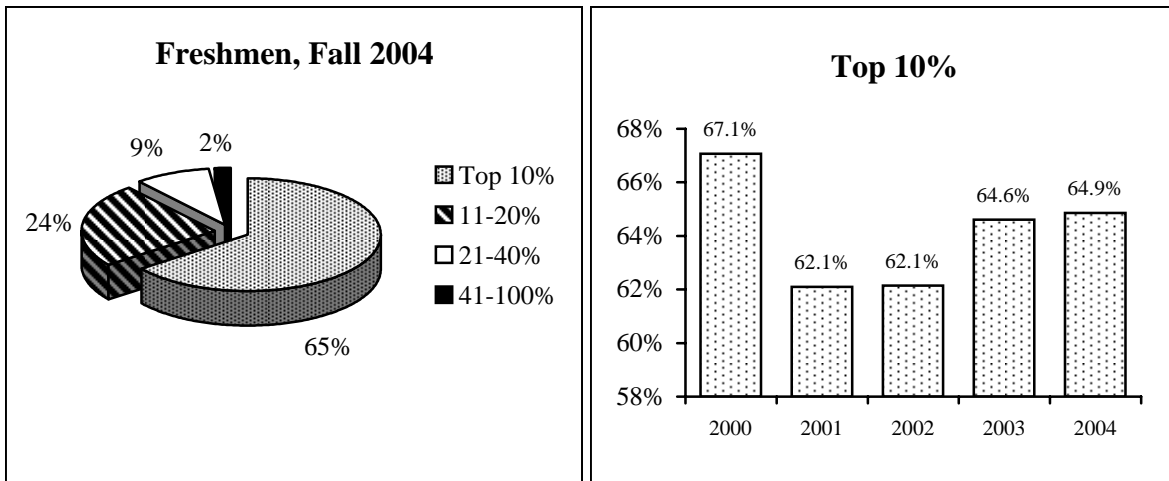

High School Rank of Entering Freshmen, 2000-2004

Rank	2000		2001		2002		2003		2004	
	#	%	#	%	#	%	#	%	#	%
Top 10%	505	67.1%	503	62.1%	458	62.1%	440	64.6%	478	64.9%
11-20%	143	19.0%	192	23.7%	171	23.2%	140	20.6%	177	24.0%
21-40%	78	10.4%	96	11.9%	85	11.5%	72	10.6%	67	9.1%
41-60%	22	2.9%	12	1.5%	15	2.0%	21	3.1%	11	1.5%
61-80%	5	0.7%	2	0.2%	7	0.9%	6	0.9%	2	0.3%
81-100%	0	0.0%	5	0.6%	1	0.1%	2	0.3%	2	0.3%
Not Available	272		179		270		326		384	
Total	1025		989		1007		1007		1121	

Average SAT Scores for Entering Freshmen, 2000-2004