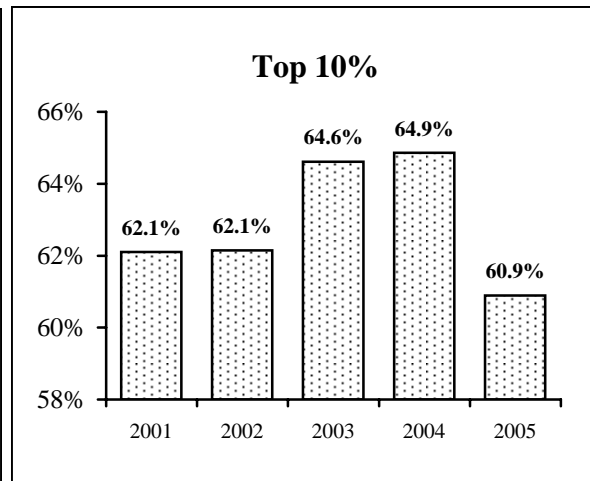

## High School Rank of Entering Freshmen, 2001-2005

Rank	2001		2002		2003		2004		2005	
	#	%	#	%	#	%	#	%	#	%
Top 10%	503	62.1%	458	62.1%	440	64.6%	478	64.9%	425	60.9%
11-20%	192	23.7%	171	23.2%	140	20.6%	177	24.0%	163	23.4%
21-40%	96	11.9%	85	11.5%	72	10.6%	67	9.1%	86	12.3%
41-60%	12	1.5%	15	2.0%	21	3.1%	11	1.5%	18	2.6%
61-80%	2	0.2%	7	0.9%	6	0.9%	2	0.3%	6	0.9%
81-100%	5	0.6%	1	0.1%	2	0.3%	2	0.3%	0	0.0%
Not Available	179		270		326		384		422	
<b>Total</b>	<b>989</b>		<b>1,007</b>		<b>1,007</b>		<b>1,121</b>		<b>1,120</b>	

## Average SAT Scores for Entering Freshmen, 2001-2005