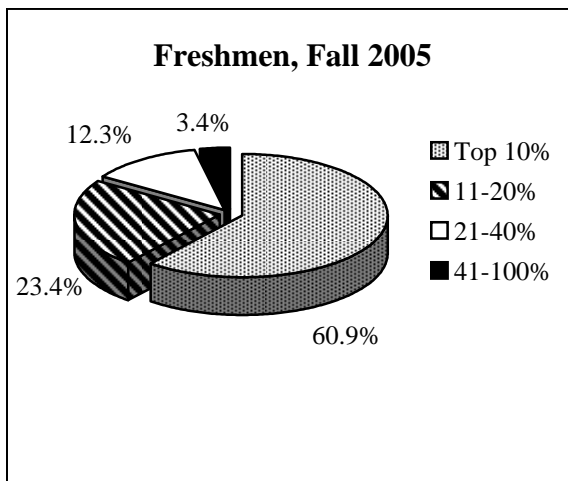

## High School Rank of Entering Freshmen, 2001-2005

Rank	2001		2002		2003		2004		2005	
	#	%	#	%	#	%	#	%	#	%
Top 10%	503	62.1%	458	62.1%	440	64.6%	478	64.9%	425	60.9%
11-20%	192	23.7%	171	23.2%	140	20.6%	177	24.0%	163	23.4%
21-40%	96	11.9%	85	11.5%	72	10.6%	67	9.1%	86	12.3%
41-60%	12	1.5%	15	2.0%	21	3.1%	11	1.5%	18	2.6%
61-80%	2	0.2%	7	0.9%	6	0.9%	2	0.3%	6	0.9%
81-100%	5	0.6%	1	0.1%	2	0.3%	2	0.3%	0	0.0%
Not Available	179		270		326		384		422	
<b>Total</b>	<b>989</b>		<b>1,007</b>		<b>1,007</b>		<b>1,121</b>		<b>1,120</b>	

## Average SAT Scores for Entering Freshmen, 2001-2005