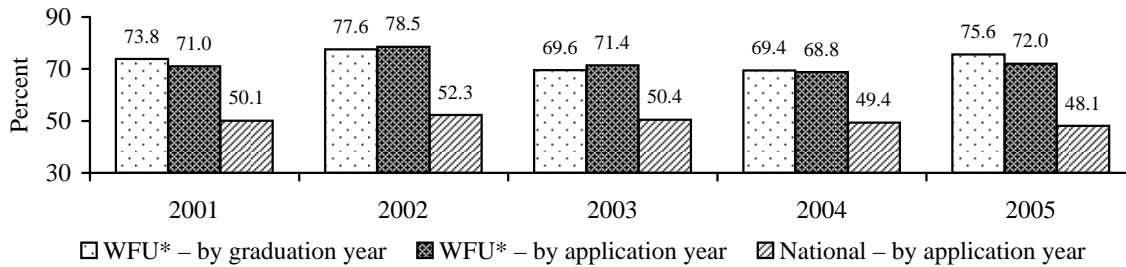

## Acceptance Rates to Medical School, 2001-2005

Comparison of WFU Success with National Pool Medical School Students -- Percent Accepted

\*Alumni who applied more than once were counted only once.

Note: 202 of 291 applicants (69.4%) from the 2000-2004 graduation classes were accepted to 67 of the 126 U.S. allopathic medical schools. The four North Carolina medical schools accepted 77 students (38.1% of accepted students) as follows: Wake Forest University School of Medicine – 43; Duke University School of Medicine - 8; University of North Carolina at Chapel Hill - 15; and Brody School of Medicine of East Carolina University – 11.