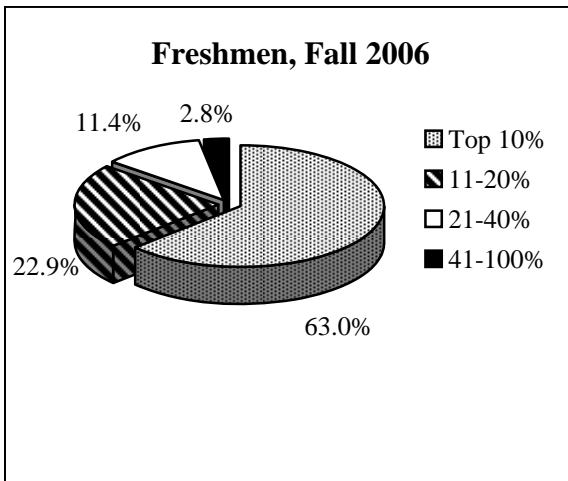

## High School Rank of Entering Freshmen, 2002-2006

Rank	2002		2003		2004		2005		2006	
	#	%	#	%	#	%	#	%	#	%
Top 10%	458	62.1%	440	64.6%	478	64.9%	425	60.9%	391	63.0%
11-20%	171	23.2%	140	20.6%	177	24.0%	163	23.4%	142	22.9%
21-40%	85	11.5%	72	10.6%	67	9.1%	86	12.3%	71	11.4%
41-60%	15	2.0%	21	3.1%	11	1.5%	18	2.6%	14	2.3%
61-80%	7	0.9%	6	0.9%	2	0.3%	6	0.9%	3	0.5%
81-100%	1	0.1%	2	0.3%	2	0.3%	0	0.0%	0	0.0%
Not Available	270		326		384		422		504	
<b>Total</b>	<b>1,007</b>		<b>1,007</b>		<b>1,121</b>		<b>1,120</b>		<b>1,125</b>	

## Average SAT Scores for Entering Freshmen, 2002-2006