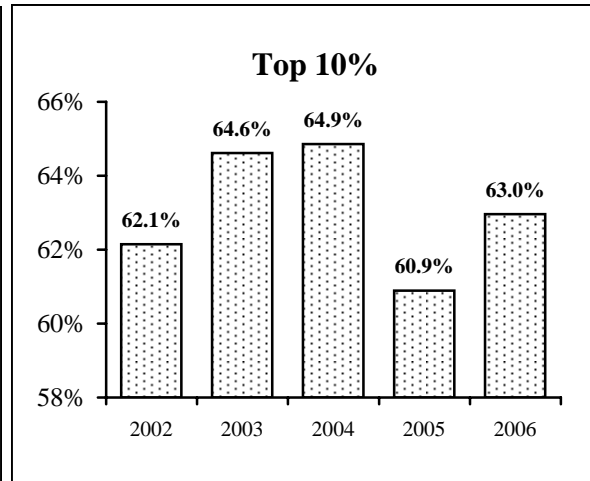

## High School Rank of Entering Freshmen, 2002-2006

Rank	2002		2003		2004		2005		2006	
	#	%	#	%	#	%	#	%	#	%
Top 10%	458	62.1%	440	64.6%	478	64.9%	425	60.9%	391	63.0%
11-20%	171	23.2%	140	20.6%	177	24.0%	163	23.4%	142	22.9%
21-40%	85	11.5%	72	10.6%	67	9.1%	86	12.3%	71	11.4%
41-60%	15	2.0%	21	3.1%	11	1.5%	18	2.6%	14	2.3%
61-80%	7	0.9%	6	0.9%	2	0.3%	6	0.9%	3	0.5%
81-100%	1	0.1%	2	0.3%	2	0.3%	0	0.0%	0	0.0%
Not Available	270		326		384		422		504	
<b>Total</b>	<b>1,007</b>		<b>1,007</b>		<b>1,121</b>		<b>1,120</b>		<b>1,125</b>	

## Average SAT Scores for Entering Freshmen, 2002-2006