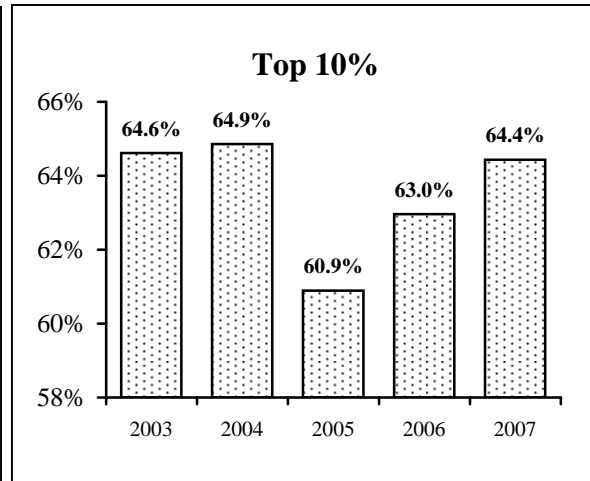

High School Rank of Entering Freshmen, 2003-2007

Rank	2003		2004		2005		2006		2007	
	#	%	#	%	#	%	#	%	#	%
Top 10%	440	64.6%	478	64.9%	425	60.9%	391	63.0%	462	64.4%
11-20%	140	20.6%	177	24.0%	163	23.4%	142	22.9%	153	21.3%
21-40%	72	10.6%	67	9.1%	86	12.3%	71	11.4%	84	11.7%
41-60%	21	3.1%	11	1.5%	18	2.6%	14	2.3%	13	1.8%
61-80%	6	0.9%	2	0.3%	6	0.9%	3	0.5%	5	0.7%
81-100%	2	0.3%	2	0.3%	0	0.0%	0	0.0%	0	0.0%
Not Available	326		384		422		504		407	
Total	1,007		1,121		1,120		1,125		1,124	

Average SAT Scores for Entering Freshmen, 2003-2007