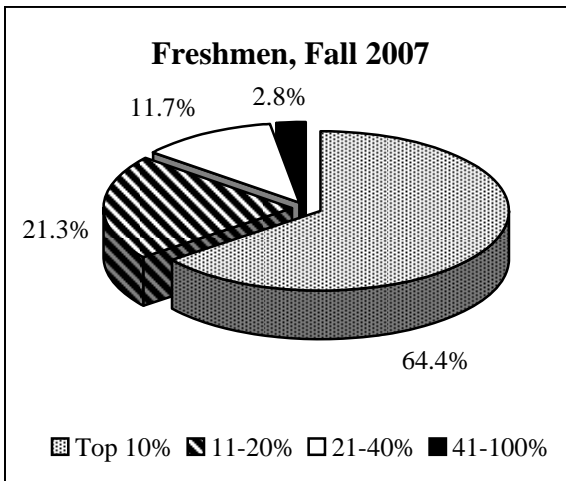

High School Rank of Entering Freshmen, 2003-2007

Rank	2003		2004		2005		2006		2007	
	#	%	#	%	#	%	#	%	#	%
Top 10%	440	64.6%	478	64.9%	425	60.9%	391	63.0%	462	64.4%
11-20%	140	20.6%	177	24.0%	163	23.4%	142	22.9%	153	21.3%
21-40%	72	10.6%	67	9.1%	86	12.3%	71	11.4%	84	11.7%
41-60%	21	3.1%	11	1.5%	18	2.6%	14	2.3%	13	1.8%
61-80%	6	0.9%	2	0.3%	6	0.9%	3	0.5%	5	0.7%
81-100%	2	0.3%	2	0.3%	0	0.0%	0	0.0%	0	0.0%
Not Available	326		384		422		504		407	
Total	1,007		1,121		1,120		1,125		1,124	

Average SAT Scores for Entering Freshmen, 2003-2007