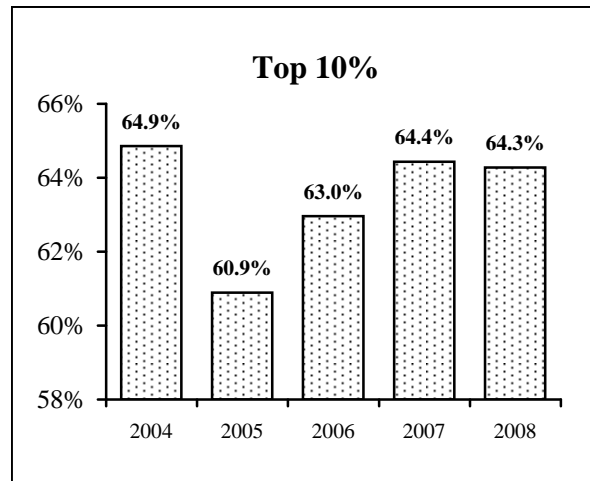

## High School Rank of Entering Freshmen, 2004-2008

Rank	2004		2005		2006		2007		2008	
	#	%	#	%	#	%	#	%	#	%
Top 10%	478	64.9%	425	60.9%	391	63.0%	462	64.4%	475	64.3%
11-20%	177	24.0%	163	23.4%	142	22.9%	153	21.3%	168	22.7%
21-40%	67	9.1%	86	12.3%	71	11.4%	84	11.7%	73	9.9%
41-60%	11	1.5%	18	2.6%	14	2.3%	13	1.8%	14	1.9%
61-80%	2	0.3%	6	0.9%	3	0.5%	5	0.7%	5	0.7%
81-100%	2	0.3%	0	0.0%	0	0.0%	0	0.0%	4	0.5%
Not Available	384		422		504		407		463	
<b>Total</b>	<b>1,121</b>		<b>1,120</b>		<b>1,125</b>		<b>1,124</b>		<b>1,202</b>	

## Average SAT Scores for Entering Freshmen, 2004-2008