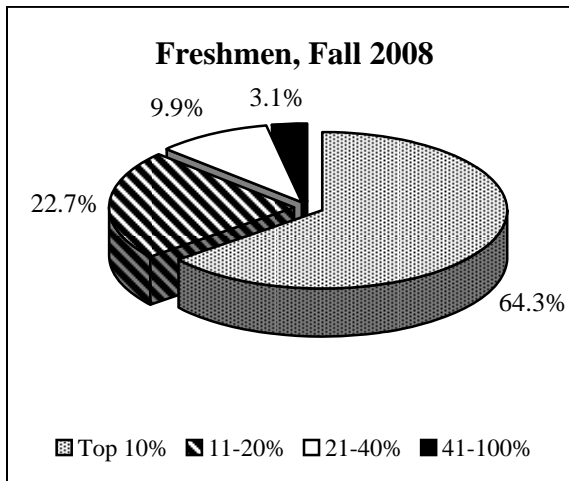

## High School Rank of Entering Freshmen, 2004-2008

Rank	2004		2005		2006		2007		2008	
	#	%	#	%	#	%	#	%	#	%
Top 10%	478	64.9%	425	60.9%	391	63.0%	462	64.4%	475	64.3%
11-20%	177	24.0%	163	23.4%	142	22.9%	153	21.3%	168	22.7%
21-40%	67	9.1%	86	12.3%	71	11.4%	84	11.7%	73	9.9%
41-60%	11	1.5%	18	2.6%	14	2.3%	13	1.8%	14	1.9%
61-80%	2	0.3%	6	0.9%	3	0.5%	5	0.7%	5	0.7%
81-100%	2	0.3%	0	0.0%	0	0.0%	0	0.0%	4	0.5%
Not Available	384		422		504		407		463	
<b>Total</b>	<b>1,121</b>		<b>1,120</b>		<b>1,125</b>		<b>1,124</b>		<b>1,202</b>	

## Average SAT Scores for Entering Freshmen, 2004-2008