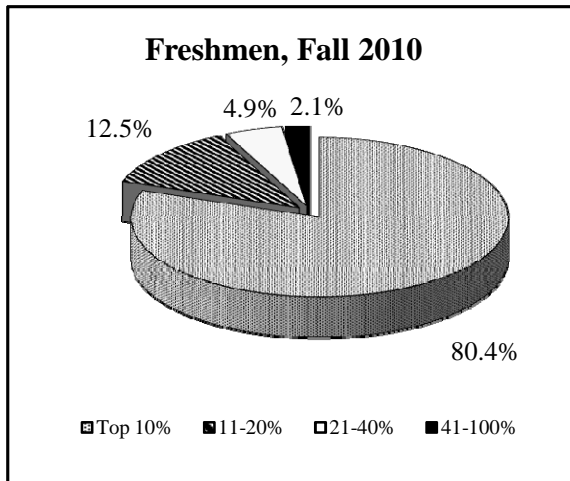

High School Rank of Entering Freshmen, 2006-2010

Rank	2006		2007		2008		2009		2010	
	#	%	#	%	#	%	#	%	#	%
Top 10%	391	63.0%	462	64.4%	475	64.3%	531	74.5%	571	80.4%
11-20%	142	22.9%	153	21.3%	168	22.7%	104	14.6%	89	12.5%
21-40%	71	11.4%	84	11.7%	73	9.9%	62	8.7%	35	4.9%
41-60%	14	2.3%	13	1.8%	14	1.9%	7	1.0%	6	0.8%
61-80%	3	0.5%	5	0.7%	5	0.7%	7	1.0%	7	1.0%
81-100%	0	0.0%	0	0.0%	4	0.5%	2	0.3%	2	0.3%
Not Available	504		407		463		487		509	
Total	1,125		1,124		1,202		1,200		1,219	

Middle 50% of SAT Scores for Entering Freshmen, 2006-2010