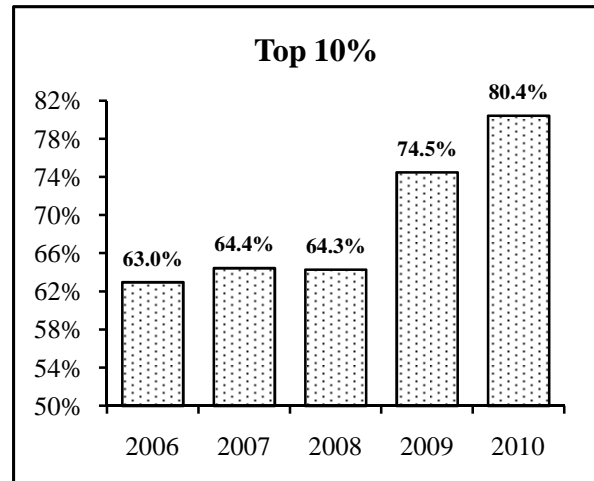

High School Rank of Entering Freshmen, 2006-2010

Rank	2006		2007		2008		2009		2010	
	#	%	#	%	#	%	#	%	#	%
Top 10%	391	63.0%	462	64.4%	475	64.3%	531	74.5%	571	80.4%
11-20%	142	22.9%	153	21.3%	168	22.7%	104	14.6%	89	12.5%
21-40%	71	11.4%	84	11.7%	73	9.9%	62	8.7%	35	4.9%
41-60%	14	2.3%	13	1.8%	14	1.9%	7	1.0%	6	0.8%
61-80%	3	0.5%	5	0.7%	5	0.7%	7	1.0%	7	1.0%
81-100%	0	0.0%	0	0.0%	4	0.5%	2	0.3%	2	0.3%
Not Available	504		407		463		487		509	
Total	1,125		1,124		1,202		1,200		1,219	

Middle 50% of SAT Scores for Entering Freshmen, 2006-2010