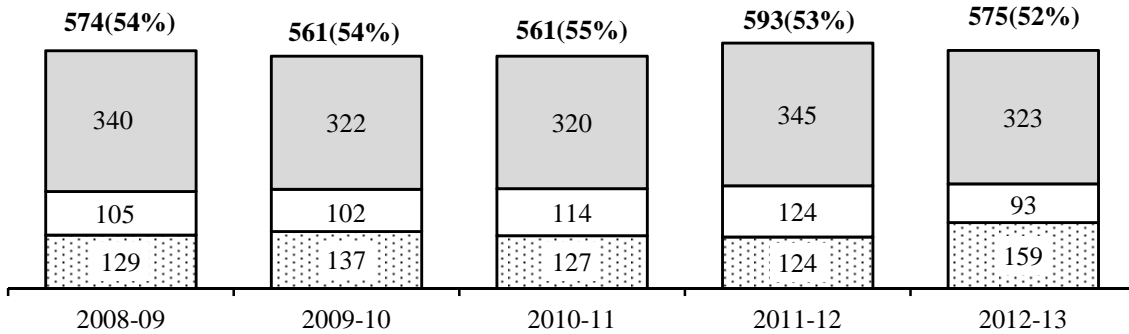

Undergraduates Receiving Degree Credits Abroad, 2009-2013

() = % of total undergraduate population

Senior Graduates Receiving Degree Credits Abroad, 2009-2013

() = % of total graduates for that year

WFU Full-time Programs
 WFU Part-time Programs
 Non-WFU Programs

Undergraduates Receiving Academic Distinction*, 2009-2013

* Minimum criteria: cum laude - 3.4, magna cum laude - 3.6, summa cum laude - 3.8; May graduates only