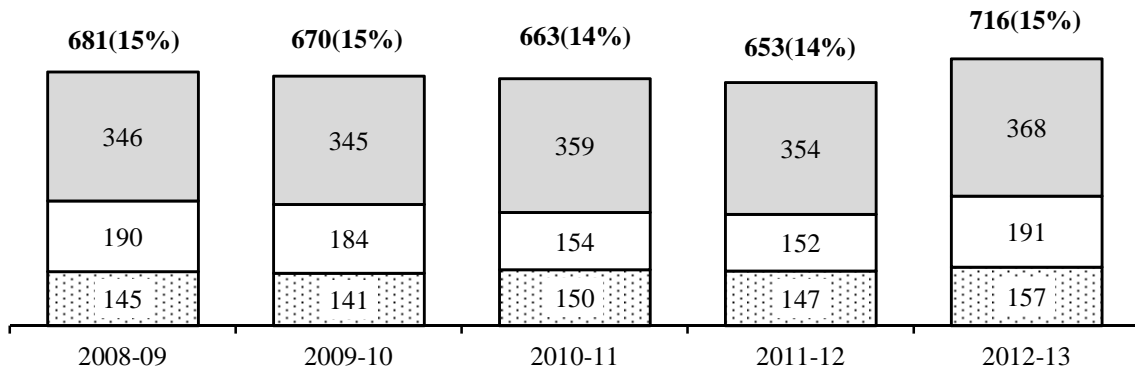

Undergraduates Receiving Degree Credits Abroad, 2009-2013

() = % of total undergraduate population

Senior Graduates Receiving Degree Credits Abroad, 2009-2013

() = % of total graduates for that year

WFU Full-time Programs
 WFU Part-time Programs
 Non-WFU Programs

Undergraduates Receiving Academic Distinction*, 2009-2013

* Minimum criteria: cum laude - 3.4, magna cum laude - 3.6, summa cum laude - 3.8; May graduates only