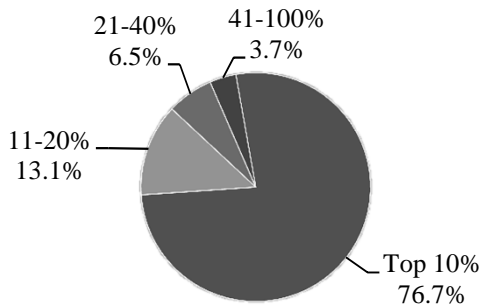

## High School Rank of Entering Freshmen, 2010-2014

Rank	2010		2011		2012		2013		2014	
	#	%	#	%	#	%	#	%	#	%
Top 10%	571	80.4%	552	82.8%	471	78.5%	405	76.3%	329	76.7%
11-20%	89	12.5%	75	11.2%	75	12.5%	78	14.7%	56	13.1%
21-40%	35	4.9%	23	3.4%	34	5.7%	39	7.3%	28	6.5%
41-60%	6	0.8%	10	1.5%	18	3.0%	5	0.9%	14	3.3%
61-80%	7	1.0%	7	1.0%	2	0.3%	3	0.6%	2	0.5%
81-100%	2	0.3%	0	0.0%	0	0.0%	1	0.2%	0	0.0%
Not Available	509		570		634		699		858	
<b>Total</b>	<b>1,219</b>		<b>1,237</b>		<b>1,234</b>		<b>1,230</b>		<b>1,287</b>	

Freshmen HS Rank, Fall 2014

Top 10%