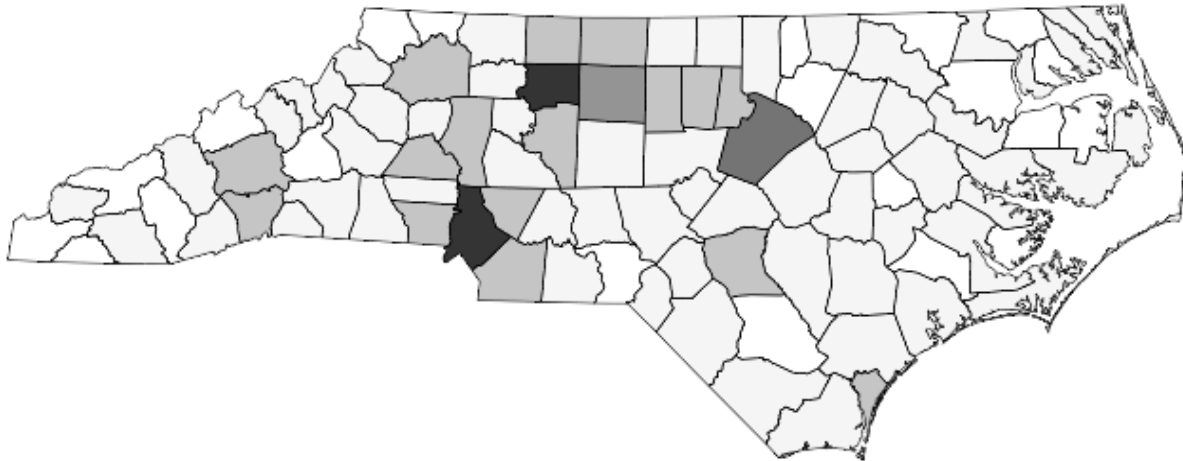

## North Carolina Undergraduate Students by County of Residence, Fall 2014

Enrollment  0     1-9     10 - 49     50 - 99     100 - 149     150 - 200

Alamance	22	Cumberland	11	Johnston	9	Randolph	6
Alexander	1	Currituck	2	Jones	0	Richmond	0
Alleghany	0	Dare	6	Lee	2	Robeson	2
Anson	1	Davidson	18	Lenoir	1	Rockingham	10
Ashe	0	Davie	6	Lincoln	7	Rowan	7
Avery	1	Duplin	1	Macon	0	Rutherford	5
Beaufort	1	Durham	19	Madison	1	Sampson	4
Bertie	0	Edgecombe	1	Martin	0	Scotland	1
Bladen	0	Forsyth	190	McDowell	1	Stanly	4
Brunswick	4	Franklin	0	Mecklenburg	155	Stokes	10
Buncombe	17	Gaston	17	Mitchell	2	Surry	6
Burke	6	Gates	0	Montgomery	8	Swain	0
Cabarrus	15	Graham	1	Moore	8	Transylvania	1
Caldwell	8	Granville	4	Nash	4	Tyrrell	0
Camden	2	Greene	0	New Hanover	21	Union	23
Carteret	8	Guilford	87	Northampton	0	Vance	0
Caswell	1	Halifax	3	Onslow	7	Wake	128
Catawba	21	Harnett	1	Orange	13	Warren	2
Chatham	4	Haywood	1	Pamlico	0	Washington	0
Cherokee	0	Henderson	16	Pasquotank	1	Watauga	4
Chowan	1	Hertford	2	Pender	4	Wayne	7
Clay	0	Hoke	2	Perquimans	0	Wilkes	14
Cleveland	4	Hyde	1	Person	2	Wilson	3
Columbus	1	Iredell	27	Pitt	7	Yadkin	7
Craven	5	Jackson	0	Polk	2	Yancey	3